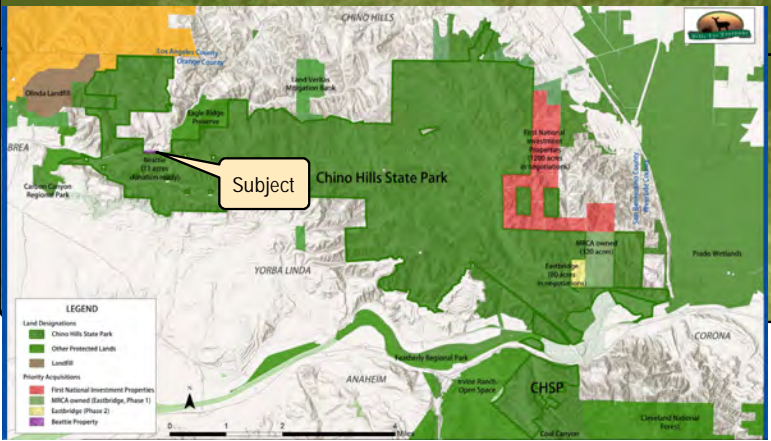

Chino Hills State Park

Hollydale Mobile Home Park

Carbon Canyon Road

142

 Subject Property (APN 315-013-09, 9.37 ac)

 Public Parkland

Agenda Item XI  
WCCA  
1/20/21